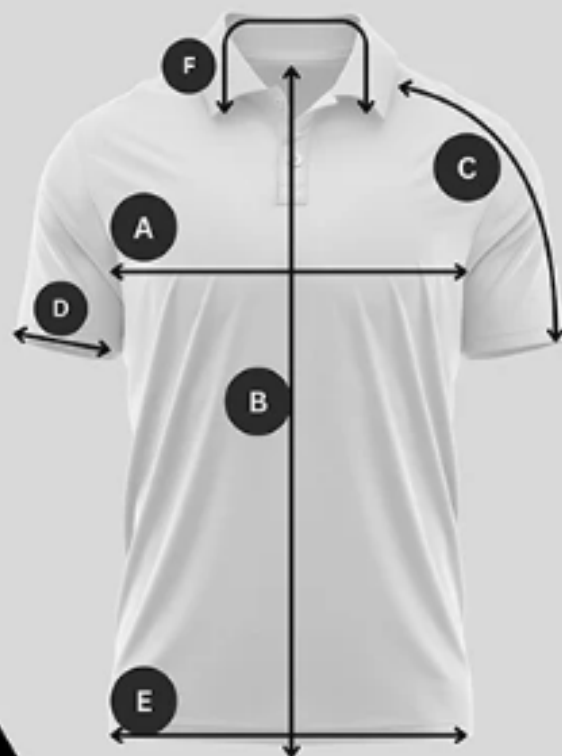

AGUILA GOLF  
MEASUREMENTS

GOLF POLO SHIRT

S#	POINT OF MEASUREMENT	SIZE					
		X-SMALL	SMALL	MEDIUM	LARGE	X-LARGE	2X-LARGE
A	CHEST	20.25	21.25	22	23	23.75	24.5
B	CENTER BACK LENGTH	27.5	28.25	29	30	30.75	31.5
C	HPS SLEEVE LENGTH	13	13.75	14.5	15.25	16	17
D	CUFF OPENING	6	6.25	6.75	7	7.5	8
E	BOTTOM	19.25	20	20.75	21.5	22.5	23.25
F	COLLAR LENGTH	16	16	17	17.5	18	19