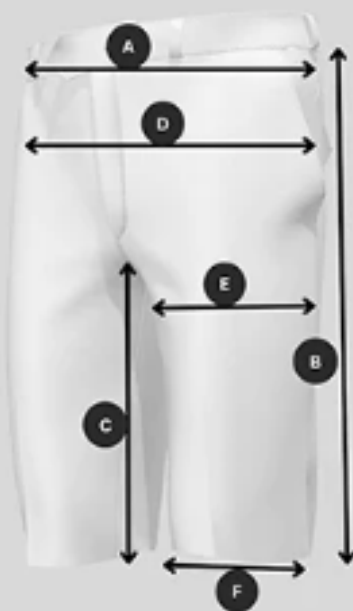

AGUILA GOLF
MEASUREMENTS

GOLF SHORTS

S#	POINT OF MEASUREMENT	SIZE					
		30	32	34	36	38	40
A	Waist Relaxed	15	16	17	18	19	20
B	Side Length	18.5	19.5	20.5	21.5	22.5	23.5
C	Inseam Length	9	9	9.5	10	10	10.5
D	Hip	19	19.75	20.5	21	21.75	22.5
E	Thigh	11.5	12	12.5	13	13.5	14
F	Bottom Hem	9.5	10	10.25	10.75	11	11.5