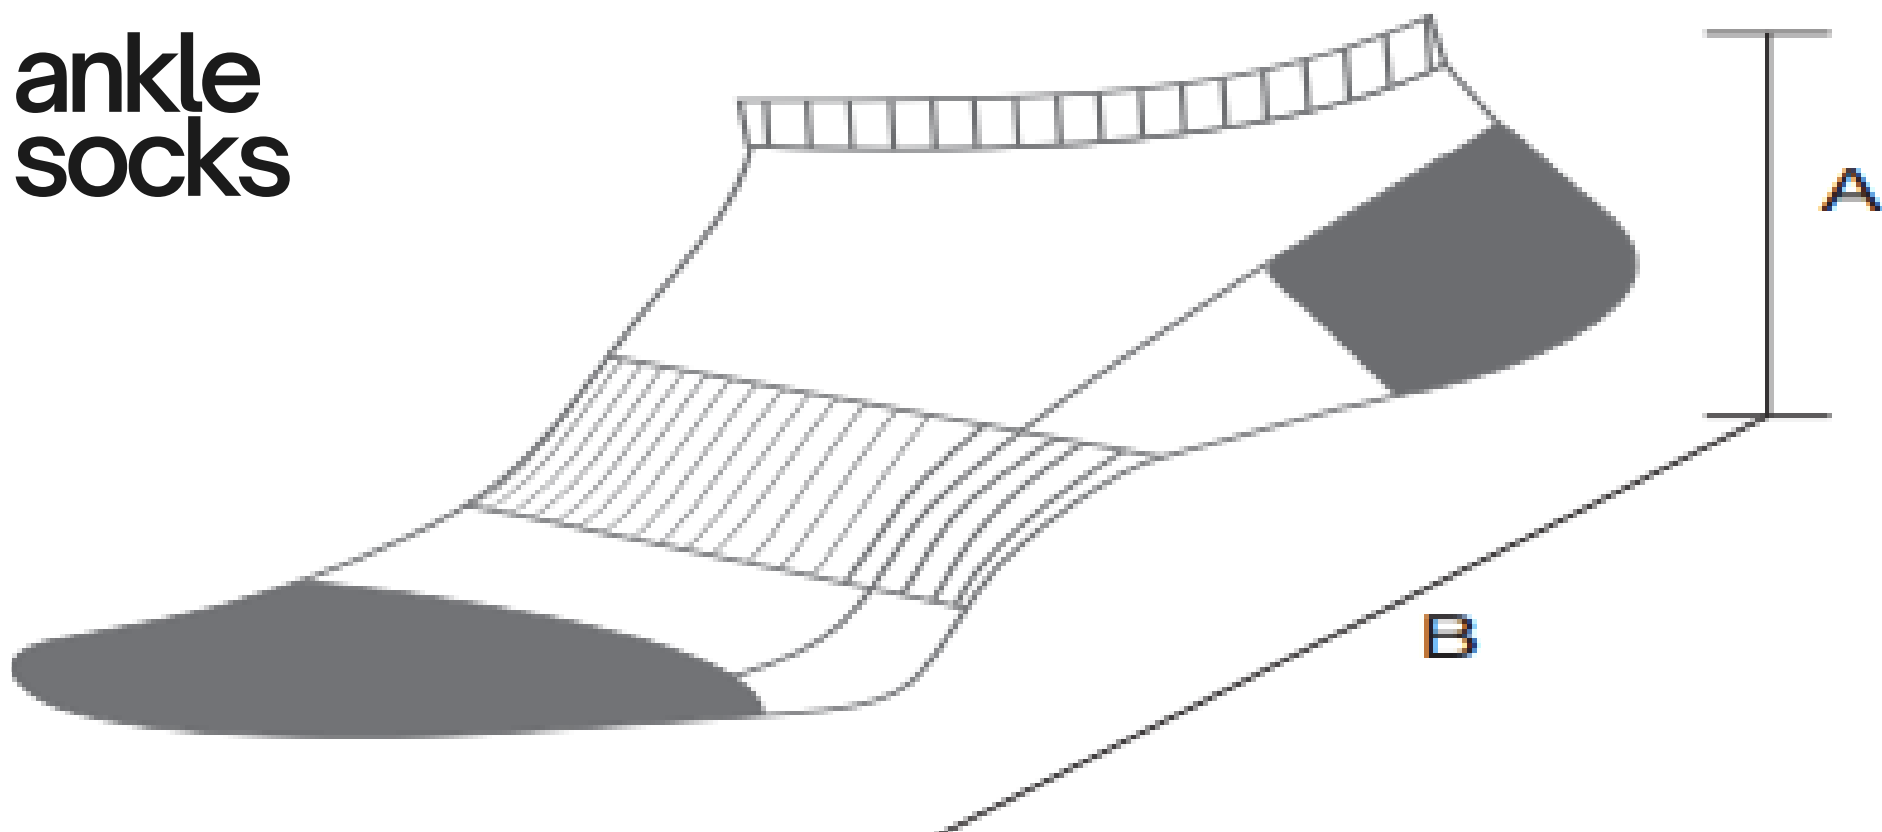

**ankle  
socks**

	UK Size	A		B
		INCH	CM	CM
S	2.5 - 4.5	3.5	9	20-23
M	5.5 - 7.5	3.5	9	24-26
L	8.5 - 10.5	3.5	9	26-29
XL	11.5 - 14.5	3.5	9	30.5-38