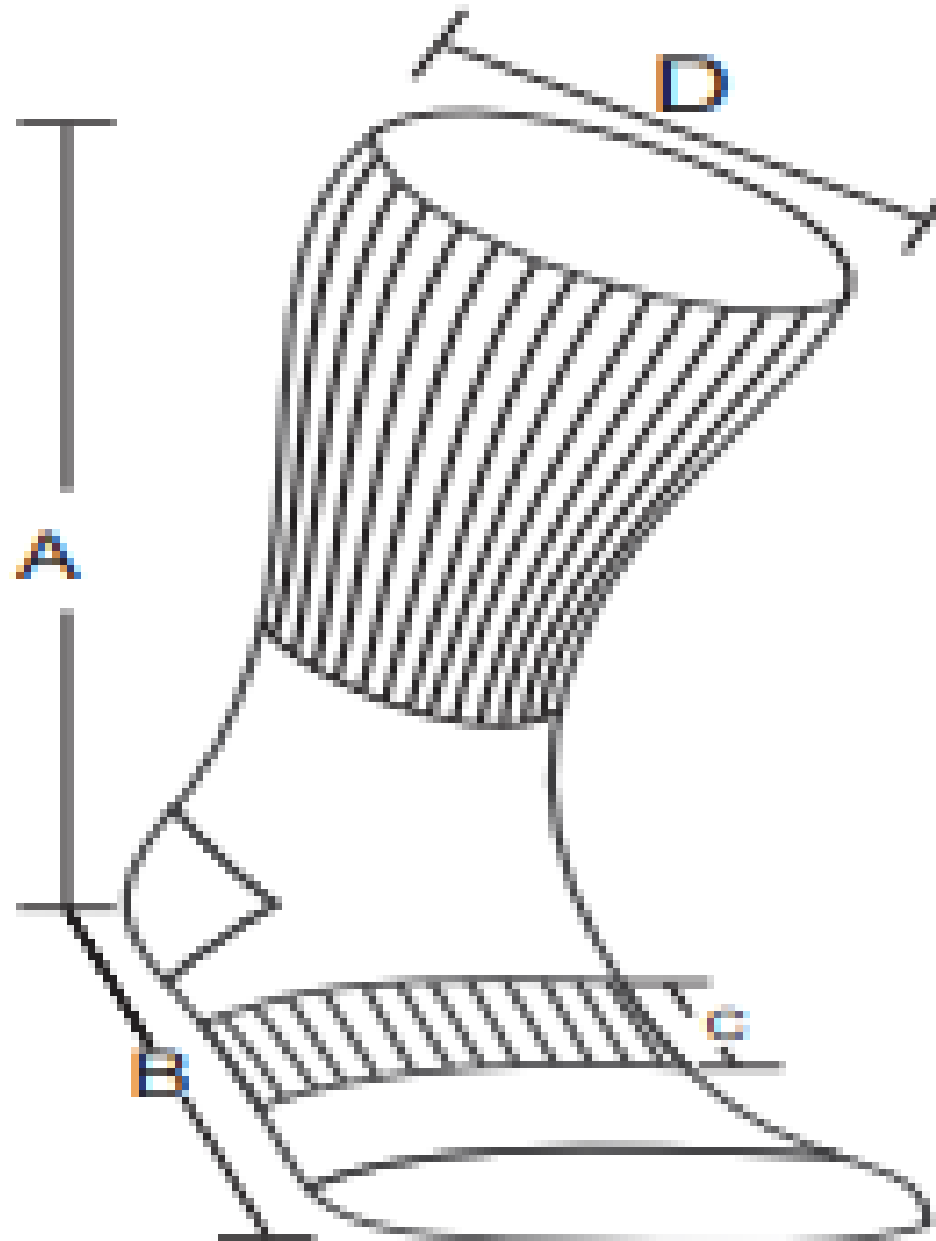

**ankle  
socks**

	UK Size	A		B
		INCH	CM	CM
S	2.5 - 4.5	3.5	9	20-23
M	5.5 - 7.5	3.5	9	24-26
L	8.5 - 10.5	3.5	9	26-29
XL	11.5 - 14.5	3.5	9	30.5-38

# crew socks

	UK Size	A		B		C	D
		INCH	CM	INCH	CM	CM	CM
S	2.5 - 4.5	9	22.5	8-9	20-23	3	8
M	5.5 - 7.5	9	22.5	9-10	24-26	3	8
L	8.5 - 10.5	9	22.5	10-12	26-29	3	8
XL	11.5 - 14.5	9	22.5	12-15	30.5-38	3	8

# mid calf socks

	UK Size	A		B		C	D
		INCH	CM	INCH	CM	CM	CM
S	2.5 - 4.5	11	28	8-9	20-23	3	9
M	5.5 - 7.5	11	28	9-10	24-26	3	9
L	8.5 - 10.5	11	28	10-12	26-29	3	9
XL	11.5 - 14.5	11	28	12-15	30.5-38	3	9