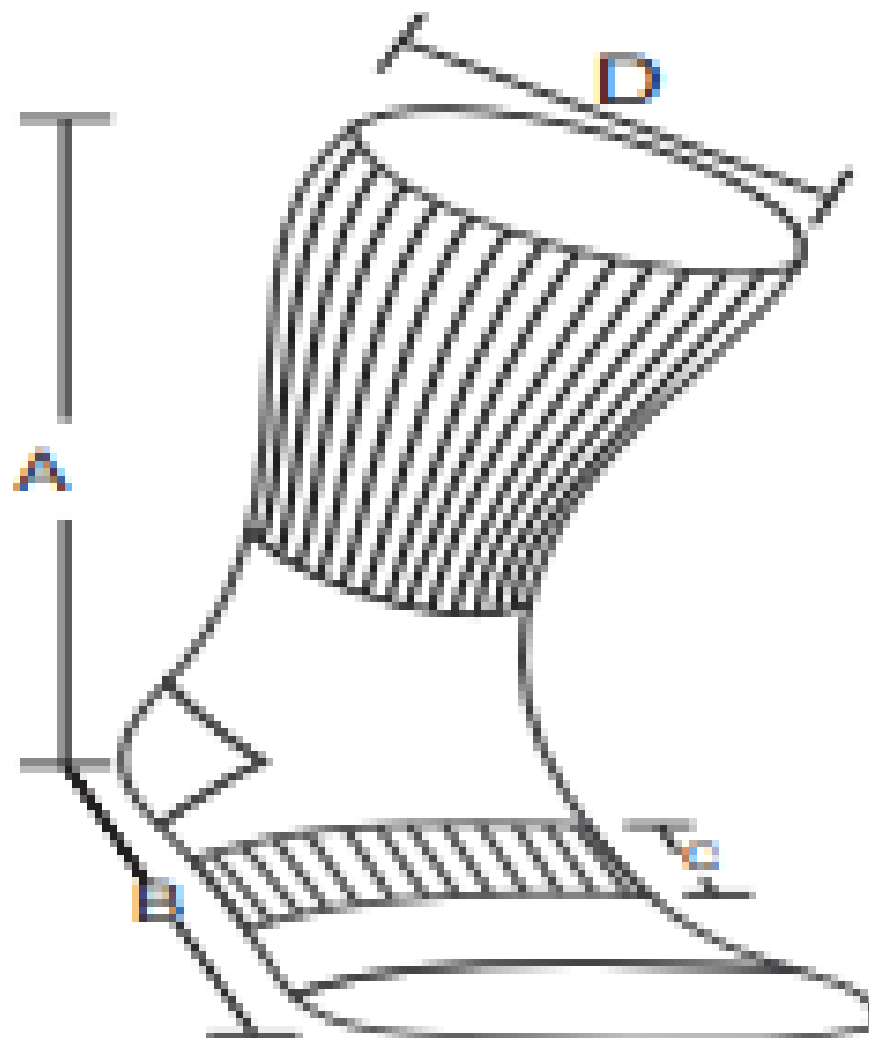

**ankle  
socks**

	UK Size	A		B
		INCH	CM	CM
S	2.5 - 4.5	3.5	9	20-23
M	5.5 - 7.5	3.5	9	24-26
L	8.5 - 10.5	3.5	9	26-29
XL	11.5 - 14.5	3.5	9	30.5-38

# crew socks

	UK Size	A		B		C	D
		INCH	CM	INCH	CM	CM	CM
S	2.5 - 4.5	9	22.5	8-9	20-23	3	8
M	5.5 - 7.5	9	22.5	9-10	24-26	3	8
L	8.5 - 10.5	9	22.5	10-12	26-29	3	8
XL	11.5 - 14.5	9	22.5	12-15	30.5-38	3	8

# mid calf socks

	UK Size	A		B		C	D
		INCH	CM	INCH	CM	CM	CM
S	2.5 - 4.5	11	28	8-9	20-23	3	9
M	5.5 - 7.5	11	28	9-10	24-26	3	9
L	8.5 - 10.5	11	28	10-12	26-29	3	9
XL	11.5 - 14.5	11	28	12-15	30.5-38	3	9